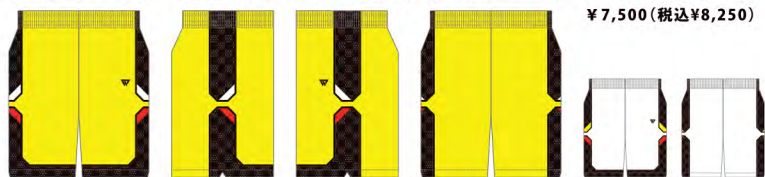

GAME SHORTS

素材: BW MATTE (POLYESTER 100%) or BW BRIGHT (POLYESTER 100%) 男女共用型 (SPGP1716) ¥7,500 (税込¥8,250)