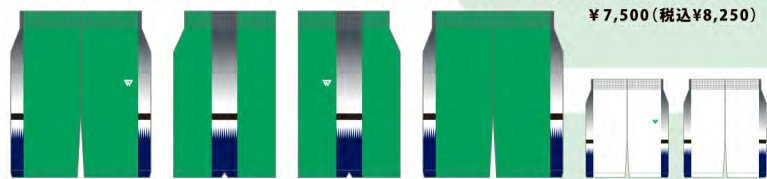

## GAME SHORTS

素材: BW MATTE (POLYESTER 100%) or BW BRIGHT (POLYESTER 100%) 男女共用型 (SPGI1731) ¥7,500 (税込¥8,250)