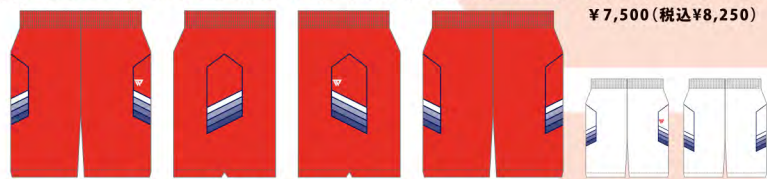

## GAME SHORTS

素材: BW MATTE (POLYESTER 100%) or BW BRIGHT (POLYESTER 100%) 男女共用型 (SPGP1728) **¥7,500 (税込¥8,250)**