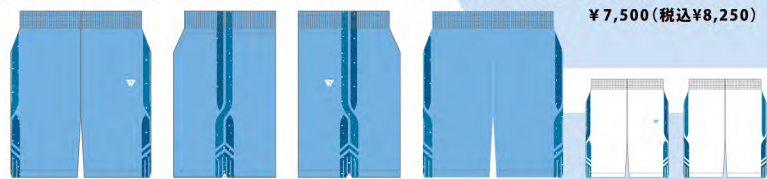

GAME SHORTS

素材: BW MATTE (POLYESTER 100%) or BW BRIGHT (POLYESTER 100%) 男女共用型 (SPG1721) ¥7,500 (税込¥8,250)