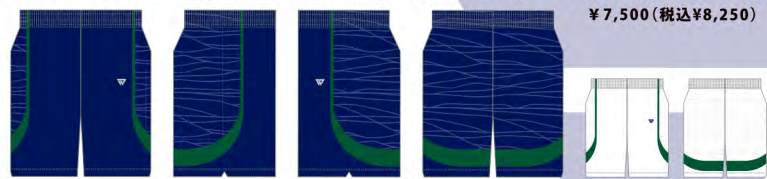

GAME SHORTS

素材: BW MATTE (POLYESTER 100%) or BW BRIGHT (POLYESTER 100%) 男女共用型 (SPGI1719) ¥7,500 (税込¥8,250)