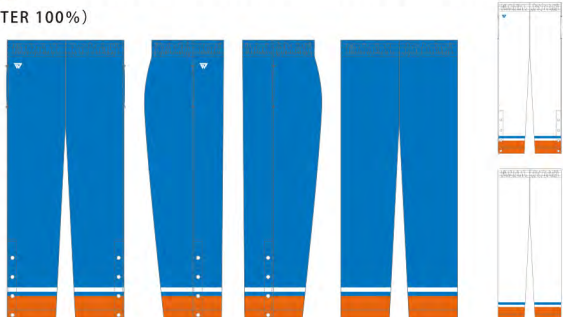

TYPE 1726 SUBLIMATION TEAM WEAR SERIES (昇華チームウェアシリーズ)

※ユニフォームと同じデザインで全てのアイテムに展開!!

GAME SHIRTS

素材: BW MATTE (POLYESTER 100%) or BW BRIGHT (POLYESTER 100%)

- ①男子型 ワイドタンクトップ (SPGS1726) **¥7,500 (税込¥8,250)**
- ②男子型 タンクトップ (SPGT1726) **¥8,000 (税込¥8,800)**
- ③女子型 ワイドタンクトップ (SPGS1726W) **¥7,500 (税込¥8,250)**

SHOOTING SHIRTS (半袖タイプ)

素材: BW MATTE (POLYESTER 100%) or BW BRIGHT (POLYESTER 100%)

男女共用型 (SPSS1726) **¥7,500 (税込¥8,250)**

SHOOTING SHIRTS (長袖タイプ)

素材: BW MATTE (POLYESTER 100%) or BW BRIGHT (POLYESTER 100%)

男女共用型 (LSPSS1726) **¥8,500 (税込¥9,350)**

GAME SHORTS

素材: BW MATTE (POLYESTER 100%) or BW BRIGHT (POLYESTER 100%) 男女共用型 (SPGP1726) **¥7,500 (税込¥8,250)**

WARM UP JACKET

素材: BW FINE (POLYESTER 100%)

- ①アメリカンタイプ (SPWA1726) **¥10,800 (税込¥11,880)**
- ②ドロコードタイプ (SPWA1726D) **¥11,300 (税込¥12,430)**
- ③フードタイプ (SPWA1726F) **¥13,800 (税込¥15,180)**

WARM UP PANTS

素材: BW FINE (POLYESTER 100%)

- ①裾ボタタイプ (SPWP1726B) **¥10,300 (税込¥11,330)**
- ②裾ファスナータイプ (SPWP1726Z) **¥10,300 (税込¥11,330)**
- ③フルオープンタイプ (SPWF1726) **¥10,800 (税込¥11,880)**

T-SHIRTS

素材: Quick motion (POLYESTER 100%)

男女共用型 (SPT1726) **¥4,500 (税込¥4,950)**

TANKTOP

素材: Quick motion (POLYESTER 100%) or MESH (POLYESTER 100%)

男女共用型 (SPTT1726 / SPTT1726M) **¥4,200 (税込¥4,620)**

SHORTS

素材: PIN MESH (POLYESTER 100%)

男女共用型 (SPB1726) **¥5,200 (税込¥5,720)**

LONG SLEEVE SHIRTS

素材: Quick motion (POLYESTER 100%)

男女共用型 (SPLT1726) **¥5,500 (税込¥6,050)**

POLO SHIRTS

素材: PIN MESH (POLYESTER 100%)

男女共用型 (SPPL1726) **¥5,700 (税込¥6,270)**

SHORTS (ポケット付き)

素材: PIN MESH (POLYESTER 100%)

男女共用型 (SPB1726P) **¥5,700 (税込¥6,270)**

SLEEVELESS SHIRTS

素材: Quick motion (POLYESTER 100%)

男女共用型 (SPSL1726) **¥4,200 (税込¥4,620)**

REVERSIBLE SHIRTS

素材: SOFT MESH (POLYESTER 100%)

男女共用型 (SPRT1726) **¥9,000 (税込¥9,900)**

REVERSIBLE SHORTS

素材: SOFT MESH (POLYESTER 100%)

男女共用型 (SPRP1726) **¥9,000 (税込¥9,900)**