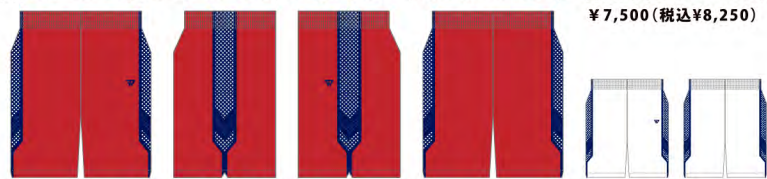

GAME SHORTS

素材: BW MATTE (POLYESTER 100%) or BW BRIGHT (POLYESTER 100%) 男女共用型 (SPGP1701) ¥7,500 (税込¥8,250)