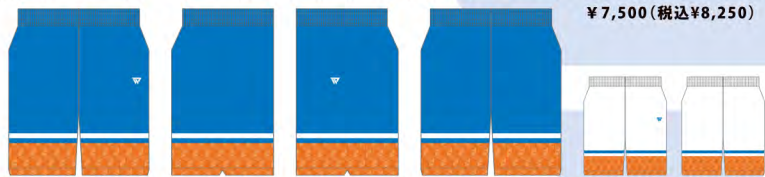

## GAME SHORTS

素材: BW MATTE (POLYESTER 100%) or BW BRIGHT (POLYESTER 100%) 男女共用型 (SPGP1726) **¥7,500 (税込¥8,250)**