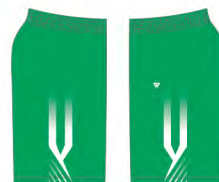

SHORTS

素材: PIN MESH (POLYESTER 100%)

男女共用型 (SPB1715) ¥5,200 (税込¥5,720)