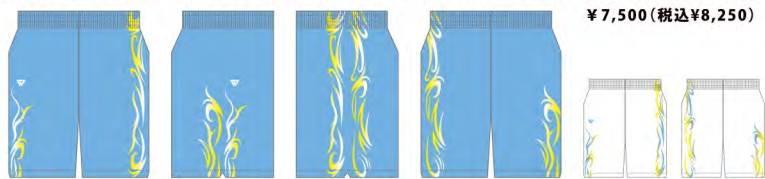

GAME SHORTS

素材: BW MATTE (POLYESTER 100%) or BW BRIGHT (POLYESTER 100%) 男女共用型 (SPGP1705) ¥7,500 (税込¥8,250)