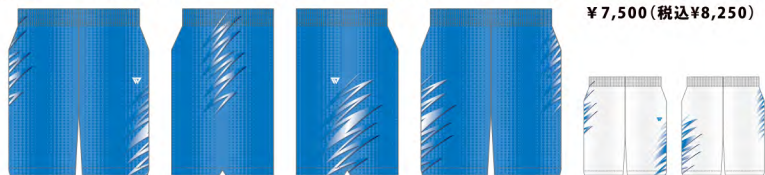

GAME SHORTS

素材: BW MATTE (POLYESTER 100%) or BW BRIGHT (POLYESTER 100%) 男女共用型 (SPG1710) ¥7,500 (税込¥8,250)