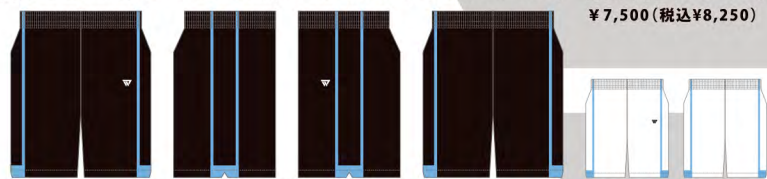

## GAME SHORTS

素材: BW MATTE (POLYESTER 100%) or BW BRIGHT (POLYESTER 100%) 男女共用型 (SPGP1725)

¥7,500 (税込¥8,250)