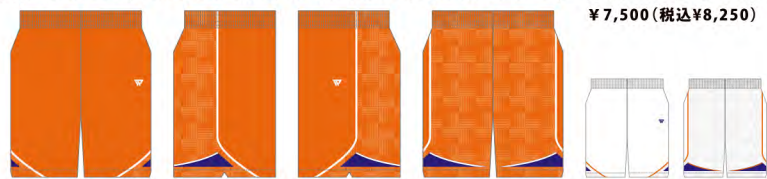

GAME SHORTS

素材: BW MATTE (POLYESTER 100%) or BW BRIGHT (POLYESTER 100%) 男女共用型 (SPGT1706) ¥7,500 (税込¥8,250)